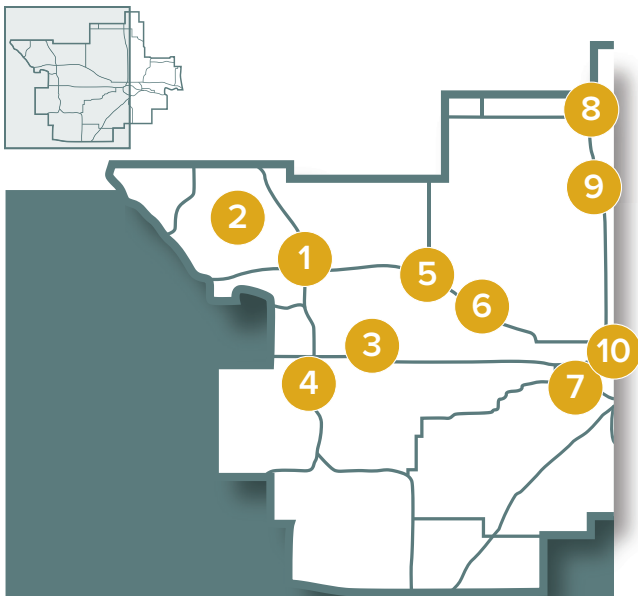

**TOPEKA (WEST)**  
**REGION PARISHES**  
8,594 Households

*Combined Total, East & West Topeka Region*

**ARCHBISHOP'S CALL TO SHARE'S  
IMPACT ON TOPEKA REGION  
PARISHES (EAST & WEST COMBINED)**

- 16 Priests
- 6 Deacons
- 1 Spanish-Speaking Parish\*
- 5 Elementary Schools<sup>+</sup> including Holy Family (4 CEF)
- Hayden High School
- Home of Washburn Catholic Campus Center
- Catholic Charities Support Center
- El Centro
- Mobile Food Bus
- Kids Summer Food Program
- Prayer & Action Recipients
- 4 Catechesis of the Good Shepherd Programs
- RCIA Retreats
- Youth Events
- 2 Pro-Life Supported Pregnancy Centers

**1 St. Bernard – Wamego**  
Households: 379

**2 St. Joseph – Flush**  
Households: 148

**Fr. Michael Peterson, Pastor**

**3 Sacred Heart – Paxico**  
Households: 117

**4 Holy Family – Alma**  
Households: 82