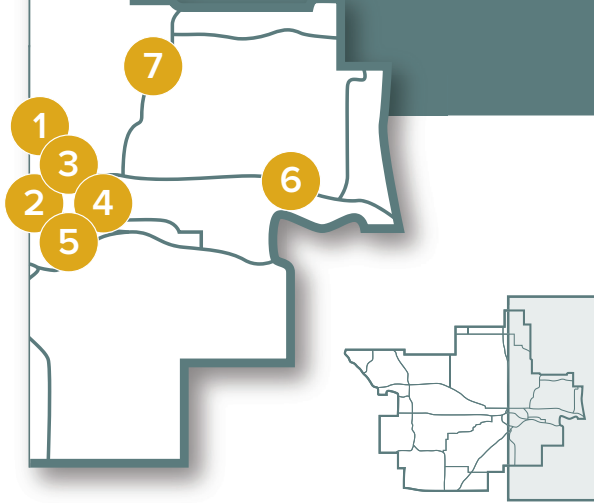

ARCHBISHOP'S CALL TO SHARE'S IMPACT ON TOPEKA REGION PARISHES (EAST & WEST COMBINED)

- 16 Priests
- 6 Deacons
- 1 Spanish-Speaking Parish*
- 5 Elementary Schools[†] including Holy Family (4 CEF)

- Hayden High School
- Home of Washburn Catholic Campus Center
- Catholic Charities Support Center
- El Centro
- Mobile Food Bus
- Kids Summer Food Program

- Prayer & Action Recipients
- 4 Catechesis of the Good Shepherd Programs
- RCIA Retreats
- Youth Events
- 2 Pro-Life Supported Pregnancy Centers

ARCHDIOCESAN WIDE PROGRAMS

- Catholic College Campus Centers
- Marriage & Family Life
- Prairie Star Ranch
- Teens Encounter Christ
- Gabriel Project & Project Rachel Abortion Healing Ministry
- RCIA Retreats
- Vocations