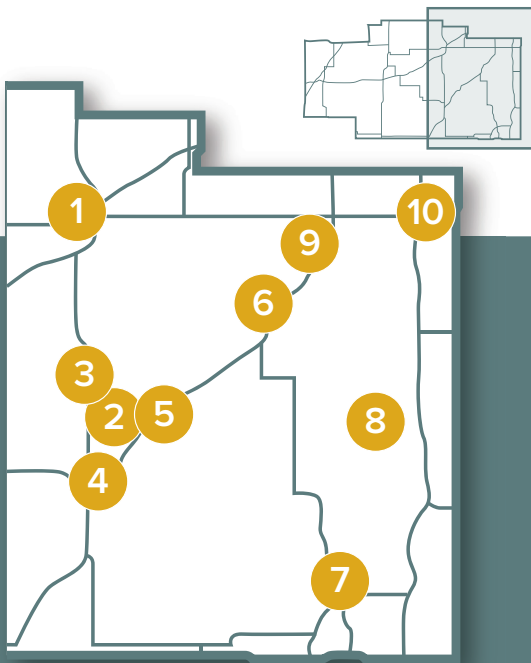

Combined Total, East & West Southern Region

ARCHBISHOP'S CALL TO SHARE'S IMPACT ON SOUTHERN REGION PARISHES (EAST & WEST COMBINED)

- 12 Priests
- 3 Deacons
- 4 Elementary Schools[†] (4 CEF)
- Home of the Didde Catholic College Campus Center
- Home of Prairie Star Ranch
- 1 Spanish-Speaking Parish*
- 2 Pro-Life Supported Pregnancy Centers
- Mobile Resource Bus
- Kids Summer Food Program
- 1 Catechesis of the Good Shepherd Program
- Youth and Family Rally