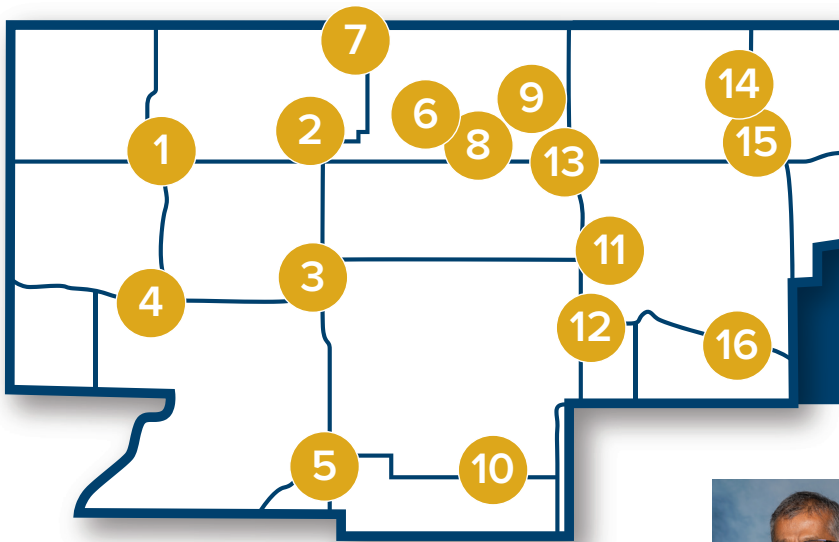

2,628 Households

ARCHBISHOP'S CALL TO SHARE'S IMPACT ON NEMAHA-MARSHALL REGION PARISHES

- 7 Priests
- 2 Elementary Schools† (2 CEF)
- Mobile Resource Bus
- Kids Summer Food Program
- 1 Catechesis of the Good Shepherd Program
- Youth Events

- 10 St. Vincent de Paul Onaga**
Households: 97
 - 11 St. Bede – Kelly**
Households: 147
 - 12 St. Patrick – Corning**
Households: 172
- Fr. Viet Nguyen, Pastor**

REGION LEADER

- 13 Sts. Peter and Paul Seneca†**
Households: 622
- Fr. Arul Carasala, Pastor**