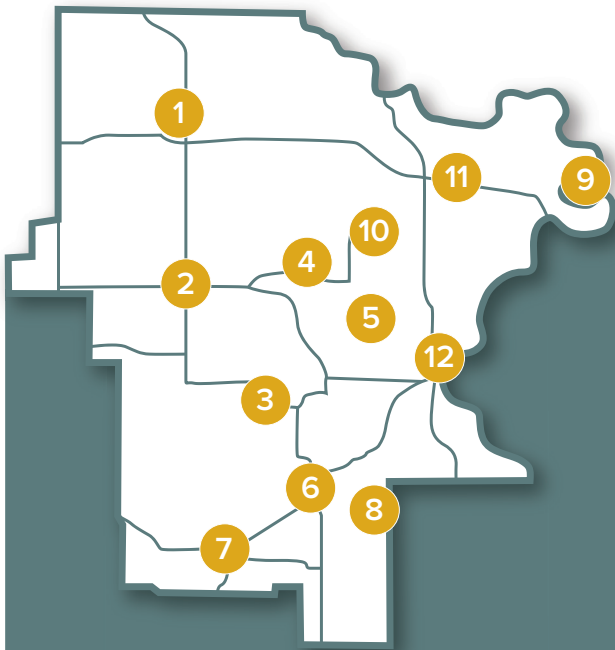

1,955 Households

ARCHBISHOP'S CALL TO SHARE'S IMPACT ON ATCHISON REGION PARISHES

- 6 Priests
- 3 Deacons
- 1 Elementary School[†] (CEF)
- Maur Hill – Mount Academy
- Home of Benedictine College
- Catholic Charities Support Center
- Kids Summer Food Program
- 2 Catechesis of the Good Shepherd Programs
- Youth Office Sponsored Events

Thank You!

- 1 **St. Ann – Hiawatha**
Households: 177
 - 2 **St. Leo – Horton**
Households: 164
- Fr. Daniel Gardner, Pastor**

- 3 **St. Ann – Effingham**
Households: 92
 - 4 **St. Mary – Purcell**
Households: 23
 - 5 **St. Louis – Good Intent**
Households: 82
- Fr. Hughes Sundeme,
Parochial Admin**