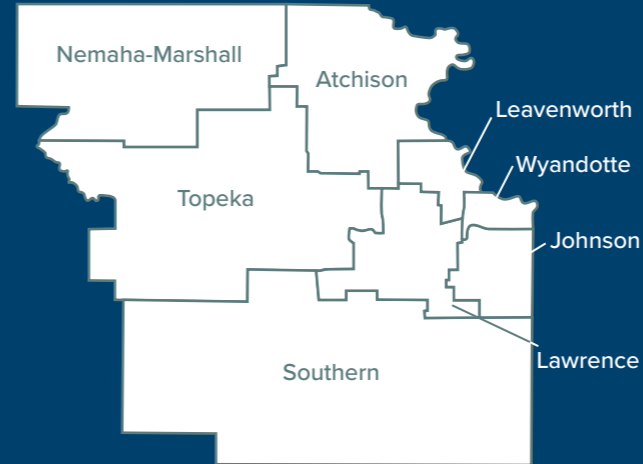

8 Pastoral Regions

43 Ministries and Programs

21 Counties

181,000 Catholics

107 Parishes

12,524 Square Miles

Southern Region

1 **Didde Catholic Campus Center**
Emporia
Fr. Nicholas Ashmore, Pastor,
Campus Center Chaplain Director