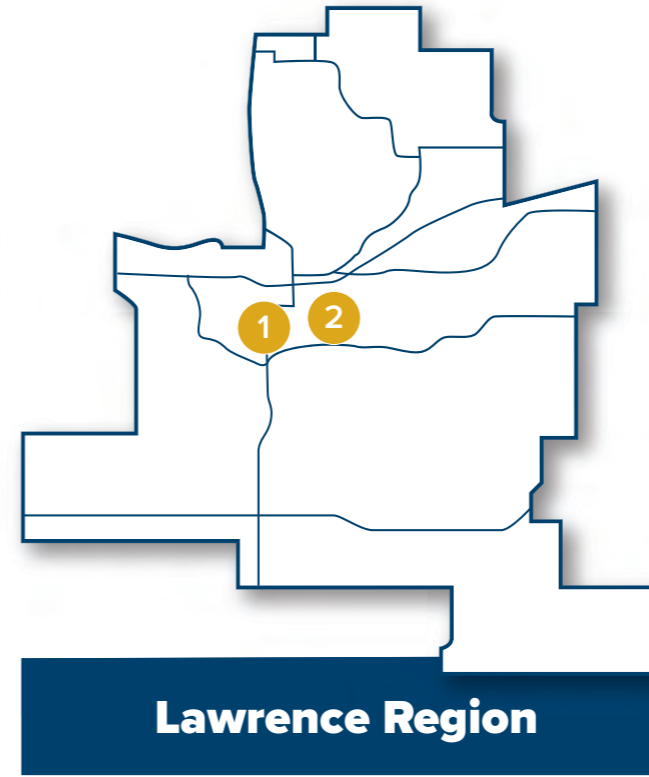

Lawrence Region

1 **St. Lawrence Catholic Campus Center**
Lawrence
Fr. Mitchel Zimmerman,
Campus Center Chaplain Director